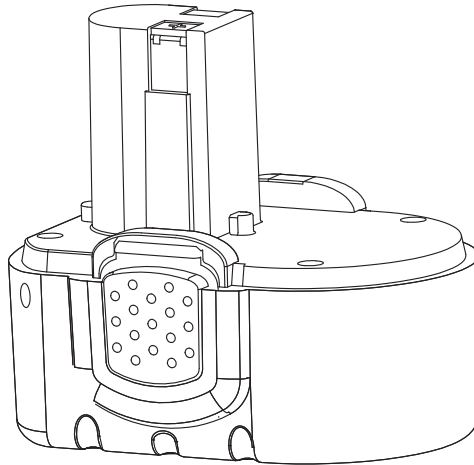

## EXTRA BATTERY FOR CORDLESS AUTO STOP TIRE INFLATOR

Item No. 206672

User Guide

Thank you for choosing the Sharper Image Extra Battery for Cordless Auto Stop Tire Inflator. Please take a moment to read this guide and store it for future reference.

### INSTRUCTIONS

- Remove the existing battery on the Cordless Auto Stop Tire Inflator.
- Connect the Extra Battery onto the Cordless Auto Stop Tire Inflator.
- Plug the extra battery into your car cigarette lighter.