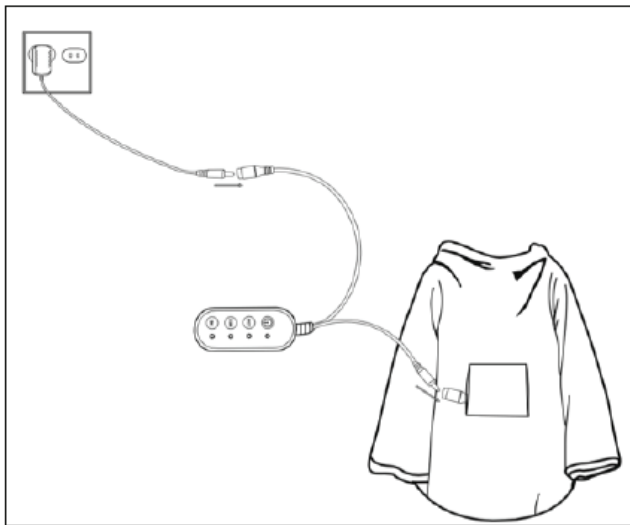

INSTRUCTIONS FOR USE

1. Attach the temperature controller to the connector in the front pocket [FIG. 1].
2. Plug the adapter to the temperature controller.
3. Press the Power button to turn on the heat.
4. Press the power button for 3 levels of heat [1->2->3]
5. Press the Power button again to turn off the heat.

Note: The Heated Wearable Blanket features a 30-minute shutoff timer.

FIG. 1: ELECTRICAL CONNECTIONS

FIG. 2: WIRED CONTROLLER

CAUTION

- This item is not intended to be used by children.
- Excessive exposure to heat can lead to burns.
- Discontinue use if you see redness on the skin.
- Do not modify the unit or use it for any unintended purpose.
- Stop using the product immediately if you experience overheating or discomfort.
- Do not use the product when wet.